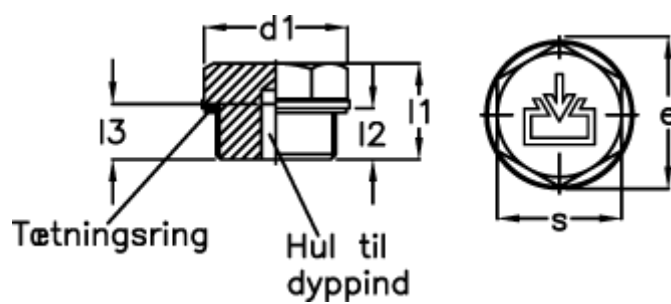

# Data Sheet

Article number: 20239526

Description: E+G

Threaded plug GN 741-26-G1/2-ES-1

## Measures

---

$d1 = 26$

$d2 = G1/2$

$d4 = M5$

$e = 24.3$

$l1 = 16.0$

$l2 = 8.5$